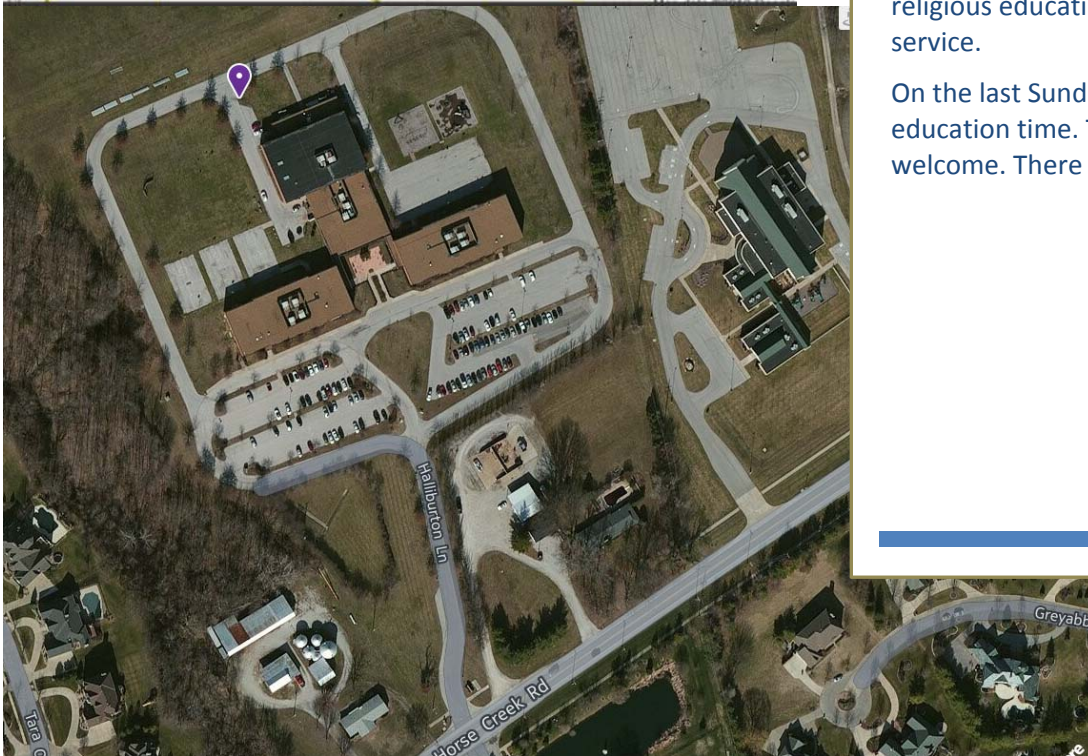

What to expect? Where to park? Where do I enter?

Directions

To get directions from your home to our building, please use 17815 Wild Horse Creek Road, Chesterfield, MO 63005 (while we have a sign out front, this is the location of Barat Academy) as our address.

Turn onto the road located off Wild Horse Creek Road, shown on the Yahoo® map as "Hilliburton Ln". There are two driveways and you want to enter the paved drive to the left. (The right unpaved lane is a home driveway.) Park anywhere in front of the building. Enter from the front. You will find signs and greeters to direct you to our Sanctuary.

Our religious education and child care takes place down the hall to the right as you enter. And if you prefer social time rather than attending religious education, this takes place next to our Sanctuary space after the service.