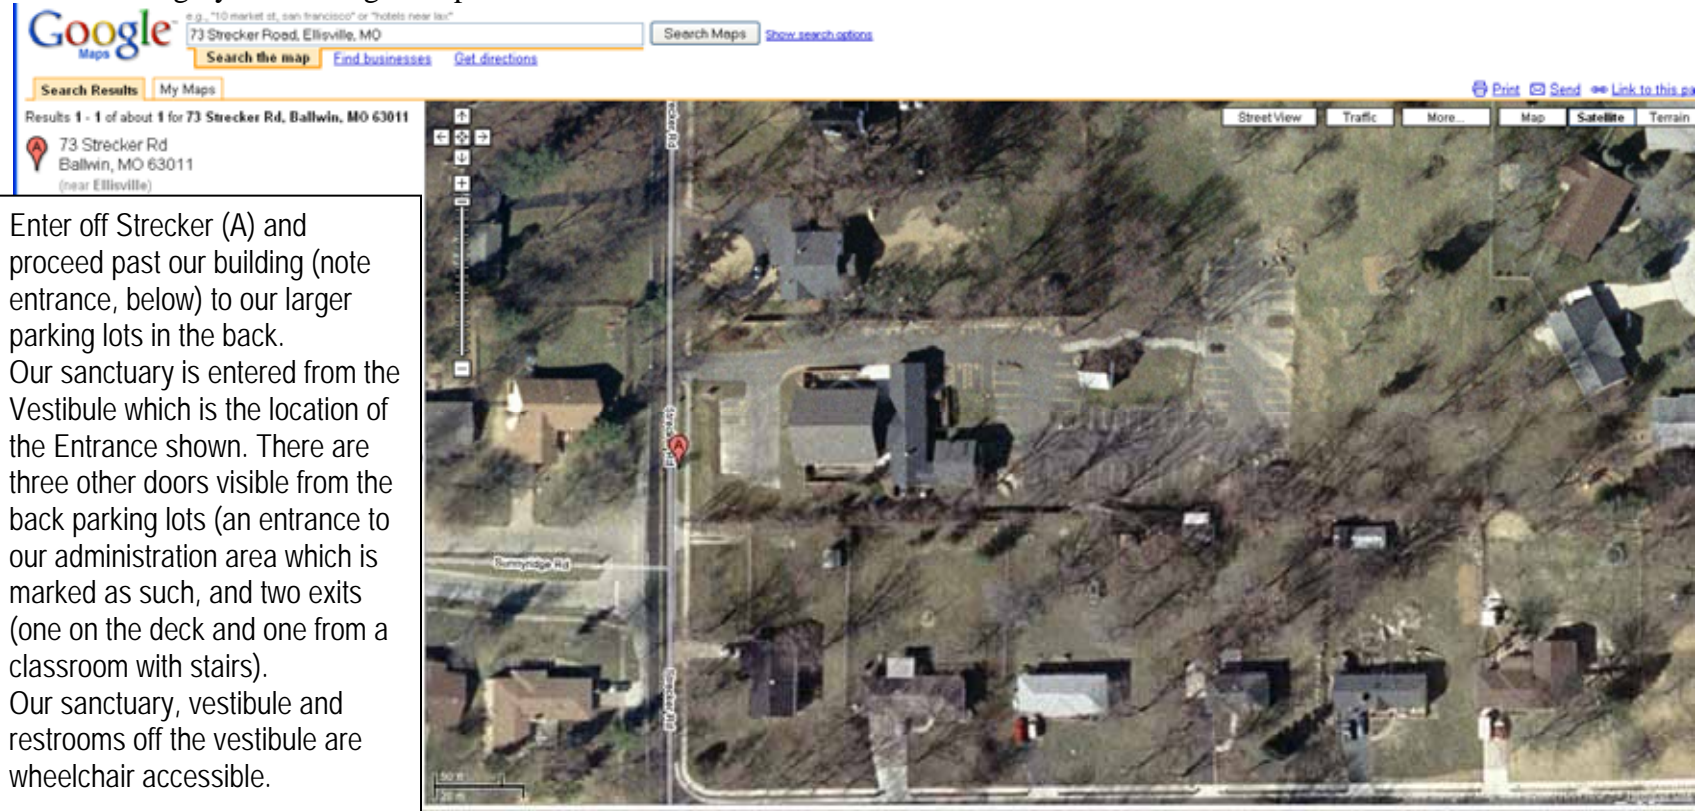

Parking and Entrance

Satellite imagery from Google Maps

Enter off Strecker (A) and proceed past our building (note entrance, below) to our larger parking lots in the back. Our sanctuary is entered from the Vestibule which is the location of the Entrance shown. There are three other doors visible from the back parking lots (an entrance to our administration area which is marked as such, and two exits (one on the deck and one from a classroom with stairs)). Our sanctuary, vestibule and restrooms off the vestibule are wheelchair accessible.